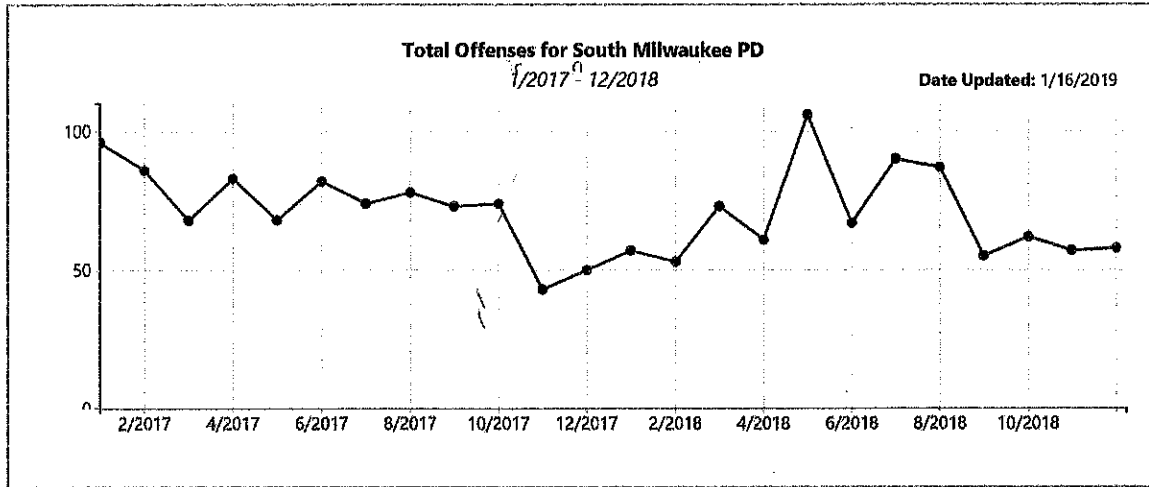

Wisconsin Uniform Crime Reporting

Wisconsin Department of Justice - Bureau of Justice Information & Analysis

[Home](#) [Submit Data](#) [View Reports](#) [Resources](#)

[Crime Counts](#) [Crime History](#)

Crime History - South Milwaukee PD, WI0411400

[View Print-friendly Report](#)

Offense Category ▾

Date Range ▾ 01/2017 - 12/2018

Total Offenses by Subcategory
1/2017 - 12/2018
Date Updated: 1/16/2019

Offense	2017												2018											
	01	02	03	04	05	06	07	08	09	10	11	12	01	02	03	04	05	06	07	08	09	10	11	12
Total	96	86	68	83	68	82	74	78	73	74	43	50	57	53	73	61	106	67	90	87	55	62	57	58
► Crimes Against Persons	19	13	10	14	9	12	6	11	6	5	7	4	13	2	19	6	16	12	8	14	4	11	7	12
► Crimes Against Property	63	58	45	47	46	61	57	58	50	57	34	39	32	40	46	36	75	40	66	59	40	41	41	36
► Crimes Against Society	14	15	13	22	13	9	11	9	17	12	2	7	12	11	8	19	15	15	16	14	11	10	9	10

Offense counts are calculated based on the number of offenses for each victim (per incident) for Crimes Against Persons and the number of unique offense types (per incident) for Crimes Against Property and Crimes Against Society. For burglary and motor vehicle theft, offense counts are based on the number of premises entered and the number of vehicles stolen, respectively.