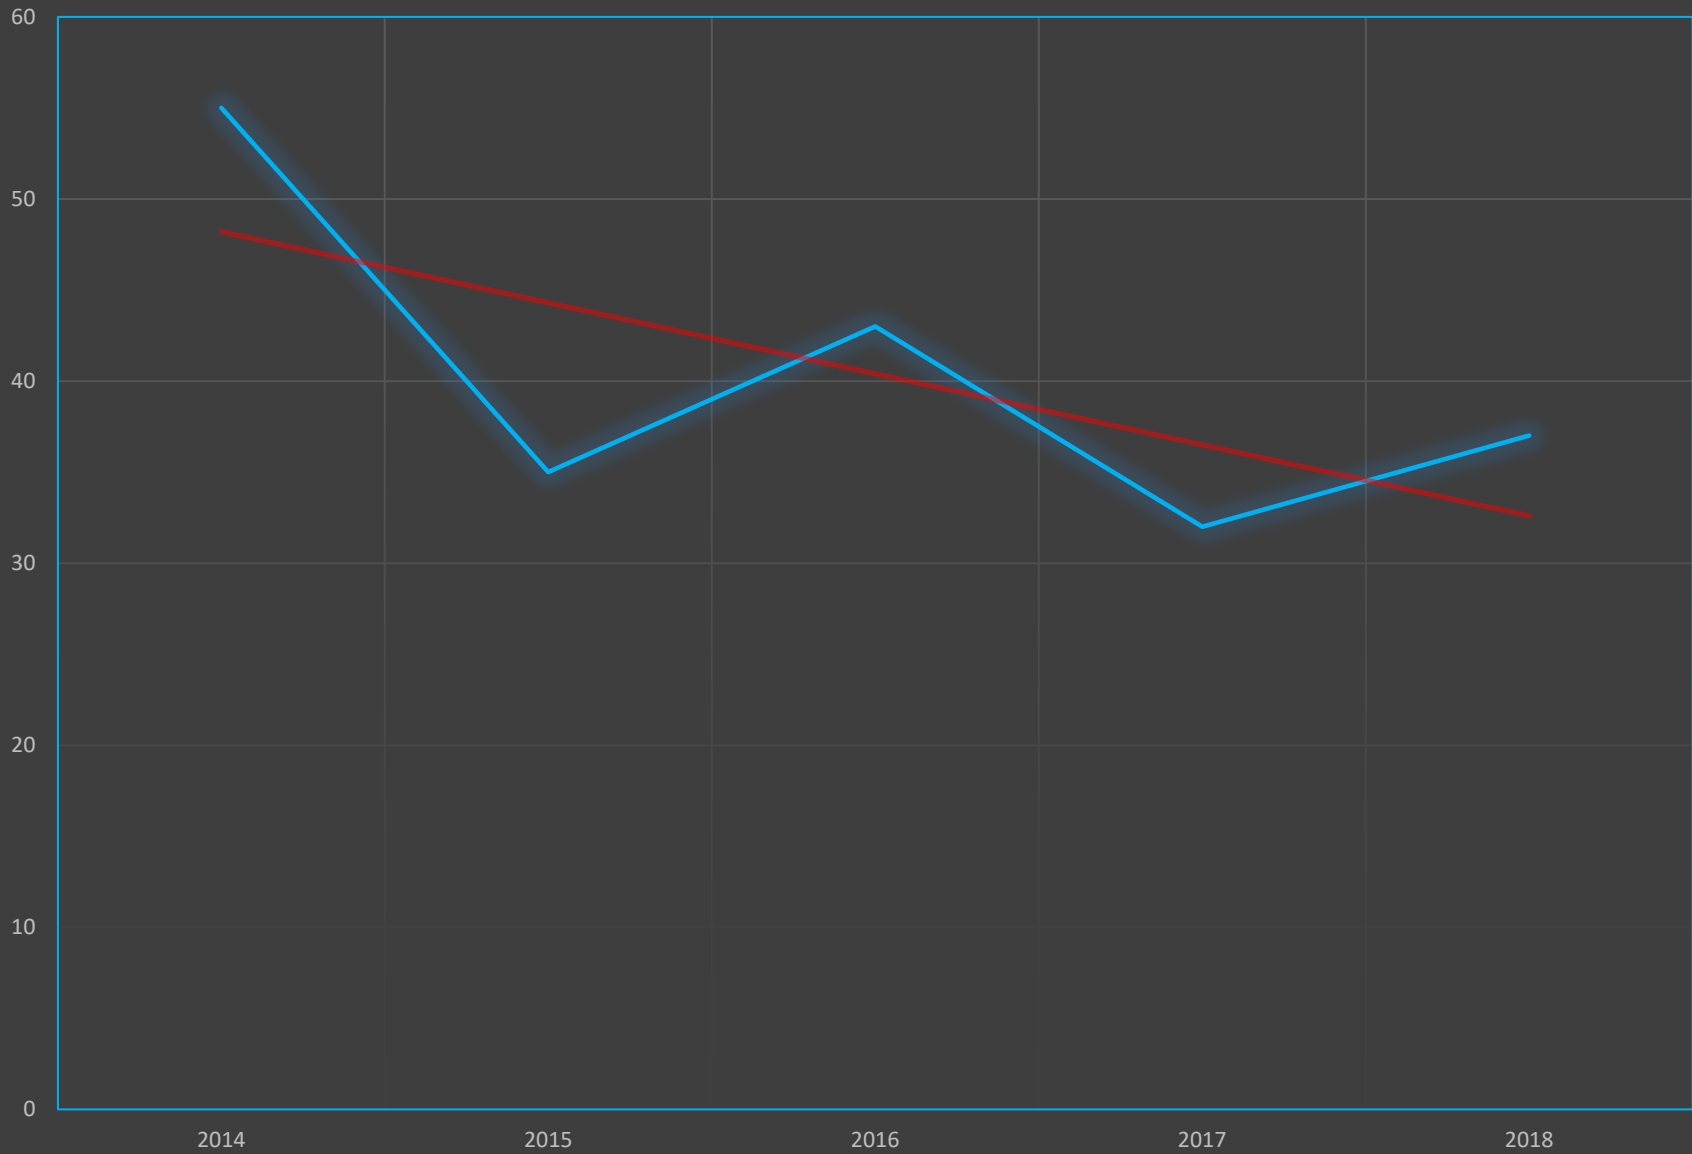

SOUTH MILWAUKEE VIOLENT CRIME 2014-2018

OFFENSE	2014	2015	2016	2017	2018
Murder	0	1	0	0	0
Rape	7	2	7	6	5
Robbery	15	17	16	11	9
Aggravated Battery	33	15	20	15	23
TOTAL	55	35	43	32	37

SOUTH MILWAUKEE PROPERTY CRIME 2014-2018

OFFENSE	2014	2015	2016	2017	2018
Burglary	45	64	79	43	28
Theft	404	370	398	358	316
Motor Vehicle Theft	14	24	27	18	18
Arson	1	4	2	2	1
TOTAL	464	462	506	421	363

SOUTH MILWAUKEE VIOLENT CRIME FIVE YEAR TRENDS

VIOLENT CRIME Linear (VIOLENT CRIME)

SOUTH MILWAUKEE CRIME 2014-2018

OFFENSE	2014	2015	2016	2017	2018
Murder	0	1	0	0	0
Rape	7	2	7	6	5
Robbery	15	17	16	11	9
Aggravated Battery	33	15	20	15	23
Total Violent Crime	55	35	43	32	37
Burglary	45	64	79	43	28
Theft	404	370	398	358	316
Motor Vehicle Theft	14	24	27	18	18
Arson	1	4	2	2	1
Total Property Crime	464	462	506	421	363
OVERALL CRIME TOTAL	519	497	549	453	400

SOUTH MILWAUKEE PROPERTY CRIME FIVE YEAR TRENDS

SOUTH MILWAUKEE OVERALL CRIME FIVE YEAR TRENDS