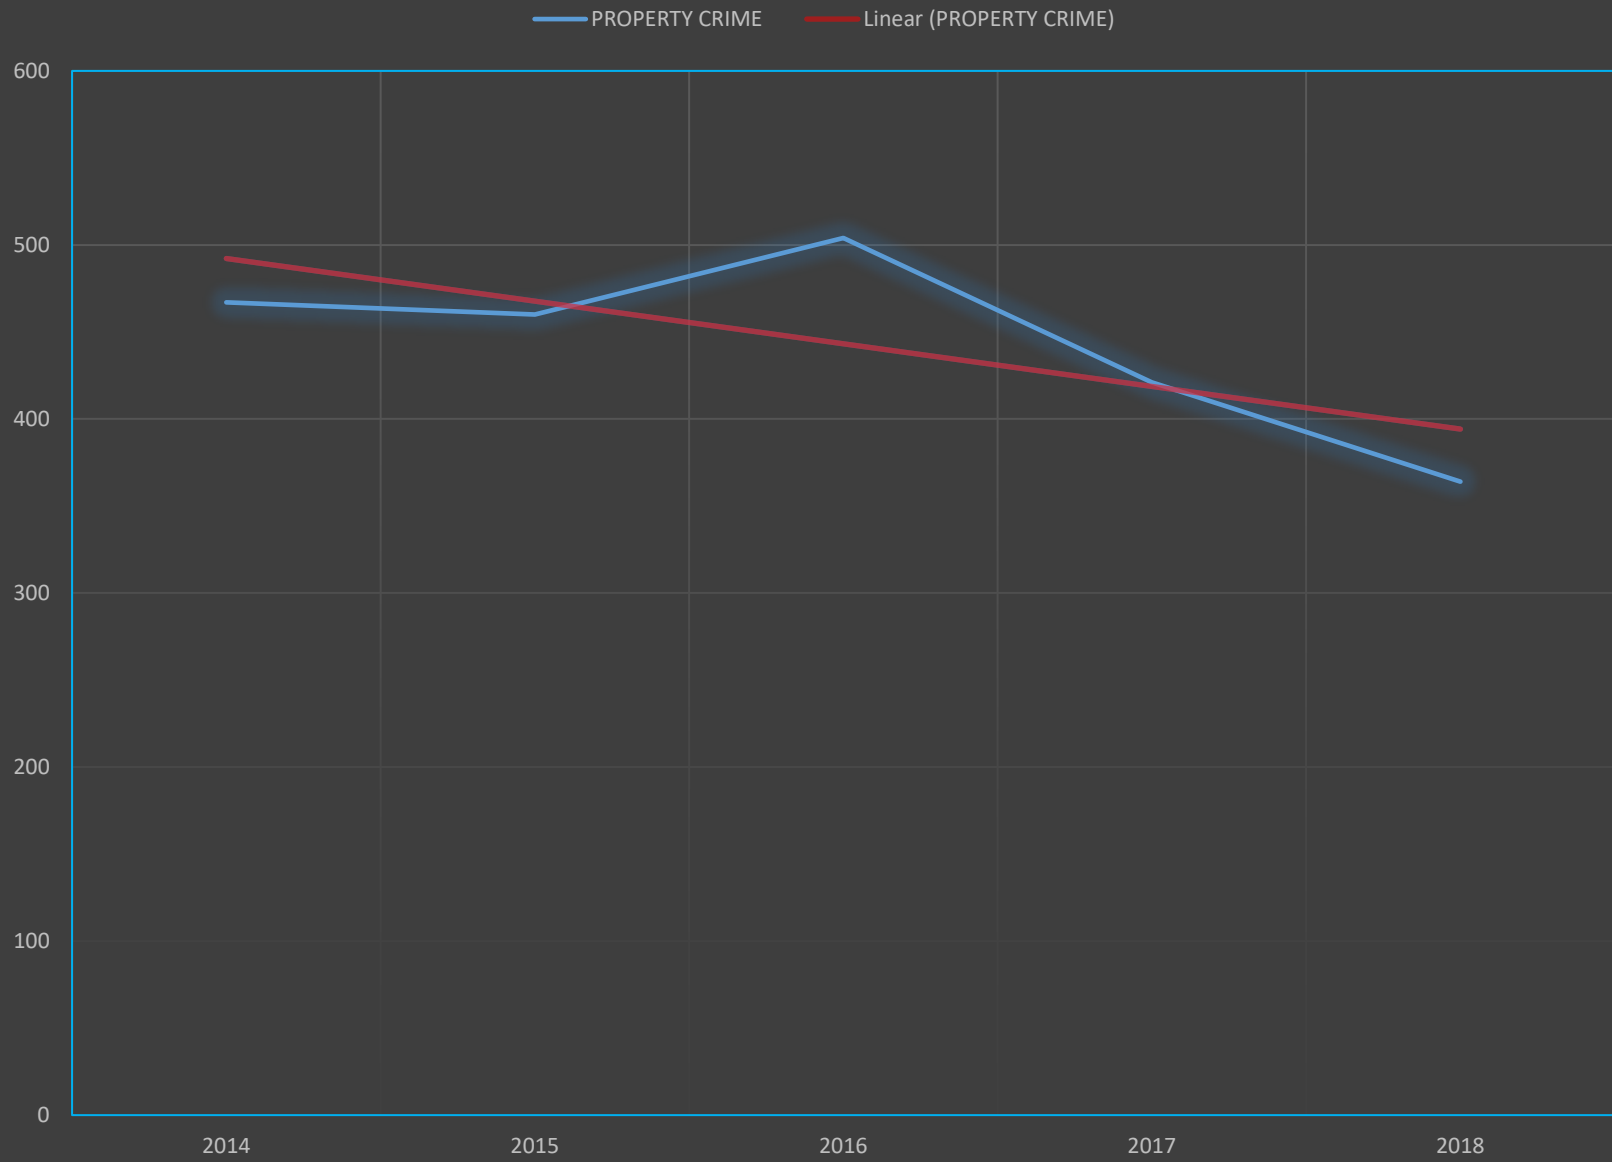

SOUTH MILWAUKEE VIOLENT CRIME 2014-2018

OFFENSE	2014	2015	2016	2017	2018
Murder	0	1	0	0	0
Rape	7	2	7	6	5
Robbery	15	17	16	11	9
Aggravated Battery	33	15	20	15	23
TOTAL	55	35	43	32	37

SOUTH MILWAUKEE PROPERTY CRIME 2014-2018

OFFENSE	2014	2015	2016	2017	2018
Burglary	45	64	79	43	28
Theft	404	370	398	358	316
Motor Vehicle Theft	14	24	27	18	18
Arson	1	4	2	2	1
TOTAL	464	462	506	421	363

SOUTH MILWAUKEE VIOLENT CRIME FIVE YEAR TRENDS

VIOLENT CRIME Linear (VIOLENT CRIME)

SOUTH MILWAUKEE CRIME 2014-2018

OFFENSE	2014	2015	2016	2017	2018
Murder	0	1	0	0	0
Rape	7	2	7	6	5
Robbery	15	17	16	11	9
Aggravated Battery	33	15	20	15	23
Total Violent Crime	55	35	43	32	37
Burglary	45	64	79	43	28
Theft	404	370	398	358	316
Motor Vehicle Theft	14	24	27	18	18
Arson	1	4	2	2	1
Total Property Crime	464	462	506	421	363
OVERALL CRIME TOTAL	519	497	549	453	400

SOUTH MILWAUKEE PROPERTY CRIME FIVE YEAR TRENDS

SOUTH MILWAUKEE OVERALL CRIME FIVE YEAR TRENDS