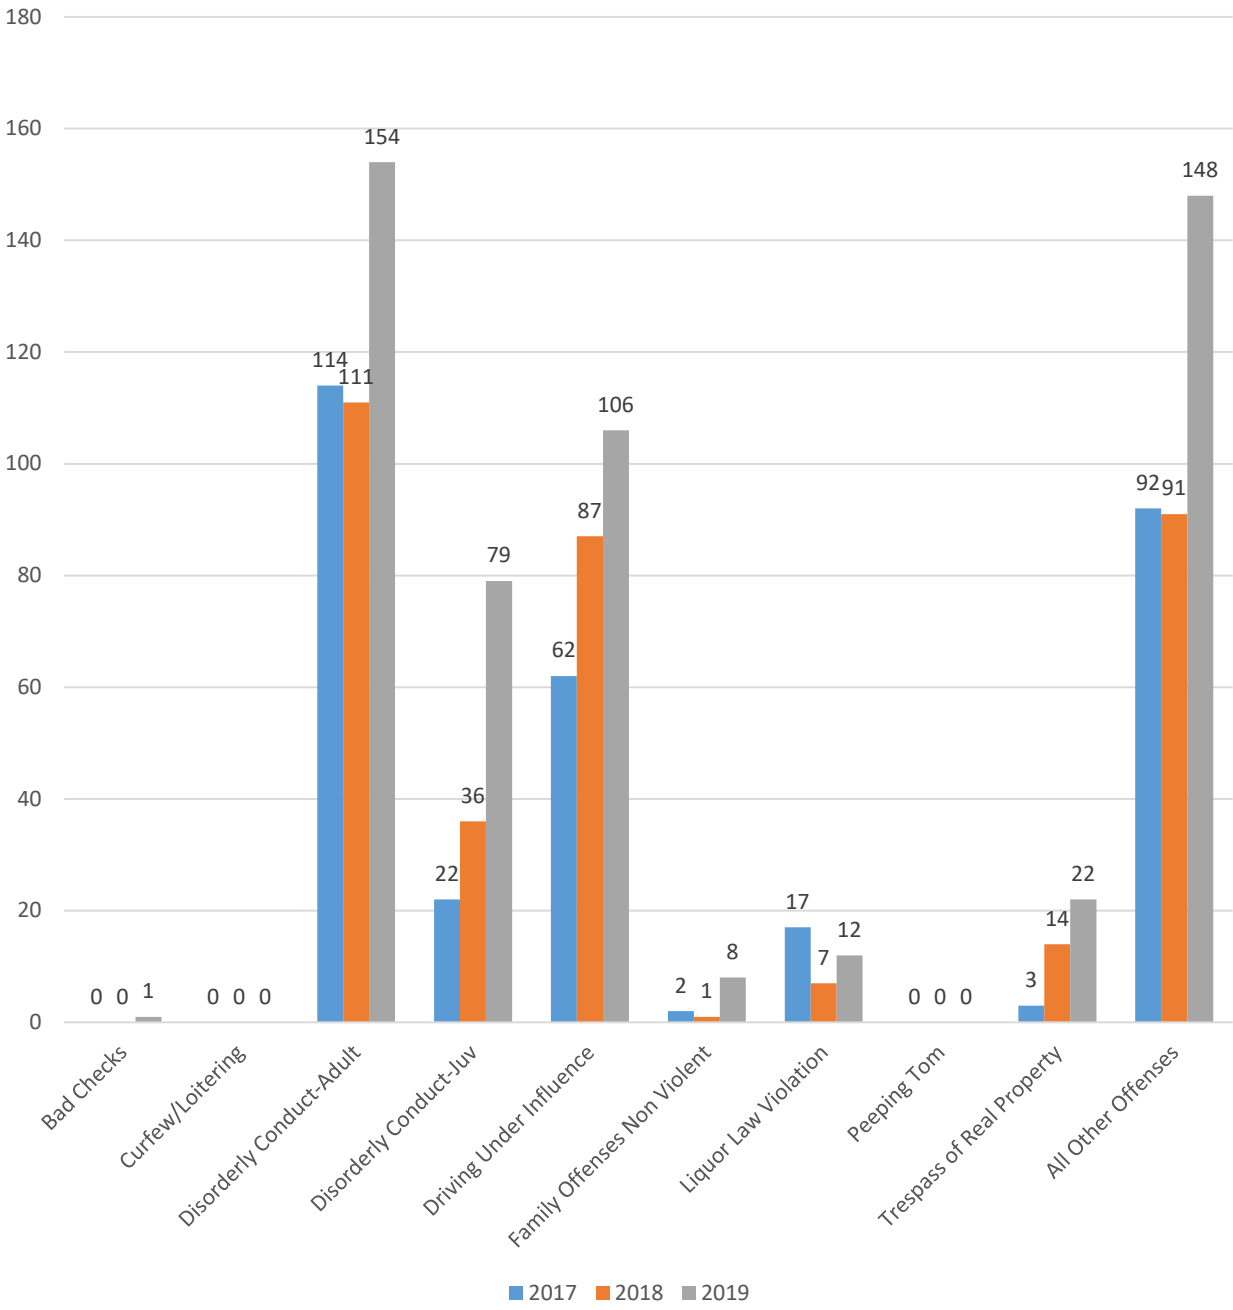

SMPD GROUP B CRIME ARRESTS 2017-2019