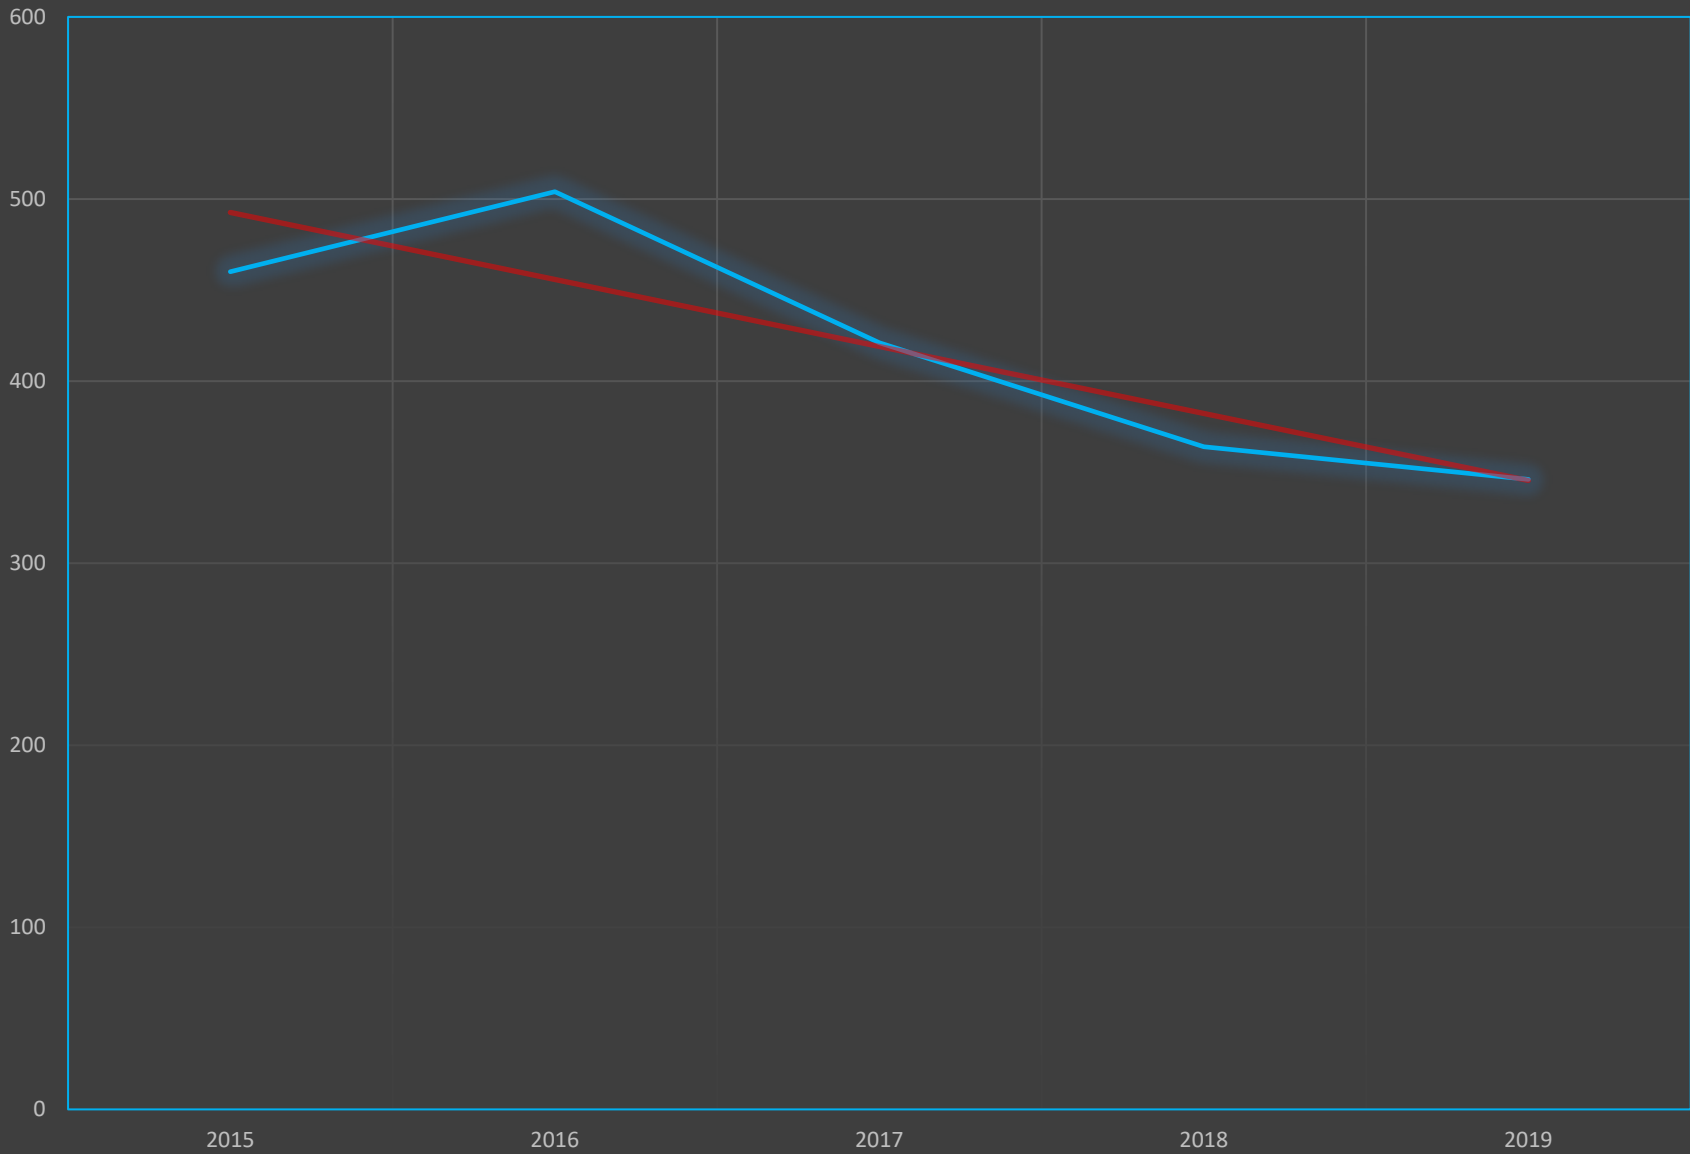

We are including several charts and graphs for your review and we are also including a comparison to previous years so you have some context for these crime and safety numbers. As you can see from the graphs, we are trending in the right direction over the past five years. Additional details will be presented in our upcoming annual report.

SOUTH MILWAUKEE VIOLENT CRIME 2015-2019

OFFENSE	2015	2016	2017	2018	2019
Murder	1	0	0	0	1
Rape	2	7	6	5	7
Robbery	17	16	11	9	0
Aggravated Battery	15	20	15	23	21
TOTAL	35	43	32	37	29

SOUTH MILWAUKEE PROPERTY CRIME 2015-2019

OFFENSE	2015	2016	2017	2018	2019
Burglary	64	79	43	28	22
Theft	370	398	358	316	307
Motor Vehicle Theft	24	27	18	18	17
Arson	4	2	2	1	0
TOTAL	462	506	421	363	346

SOUTH MILWAUKEE VIOLENT CRIME FIVE YEAR TRENDS

VIOLENT CRIME Linear (VIOLENT CRIME)

SOUTH MILWAUKEE PROPERTY CRIME FIVE YEAR TRENDS

PROPERTY CRIME Linear (PROPERTY CRIME)

SMPD CRIMES AGAINST PERSONS 2017-2019

SMPD CRIMES AGAINST PROPERTY 2017-2019

SMPD CRIMES AGAINST SOCIETY 2017-2019