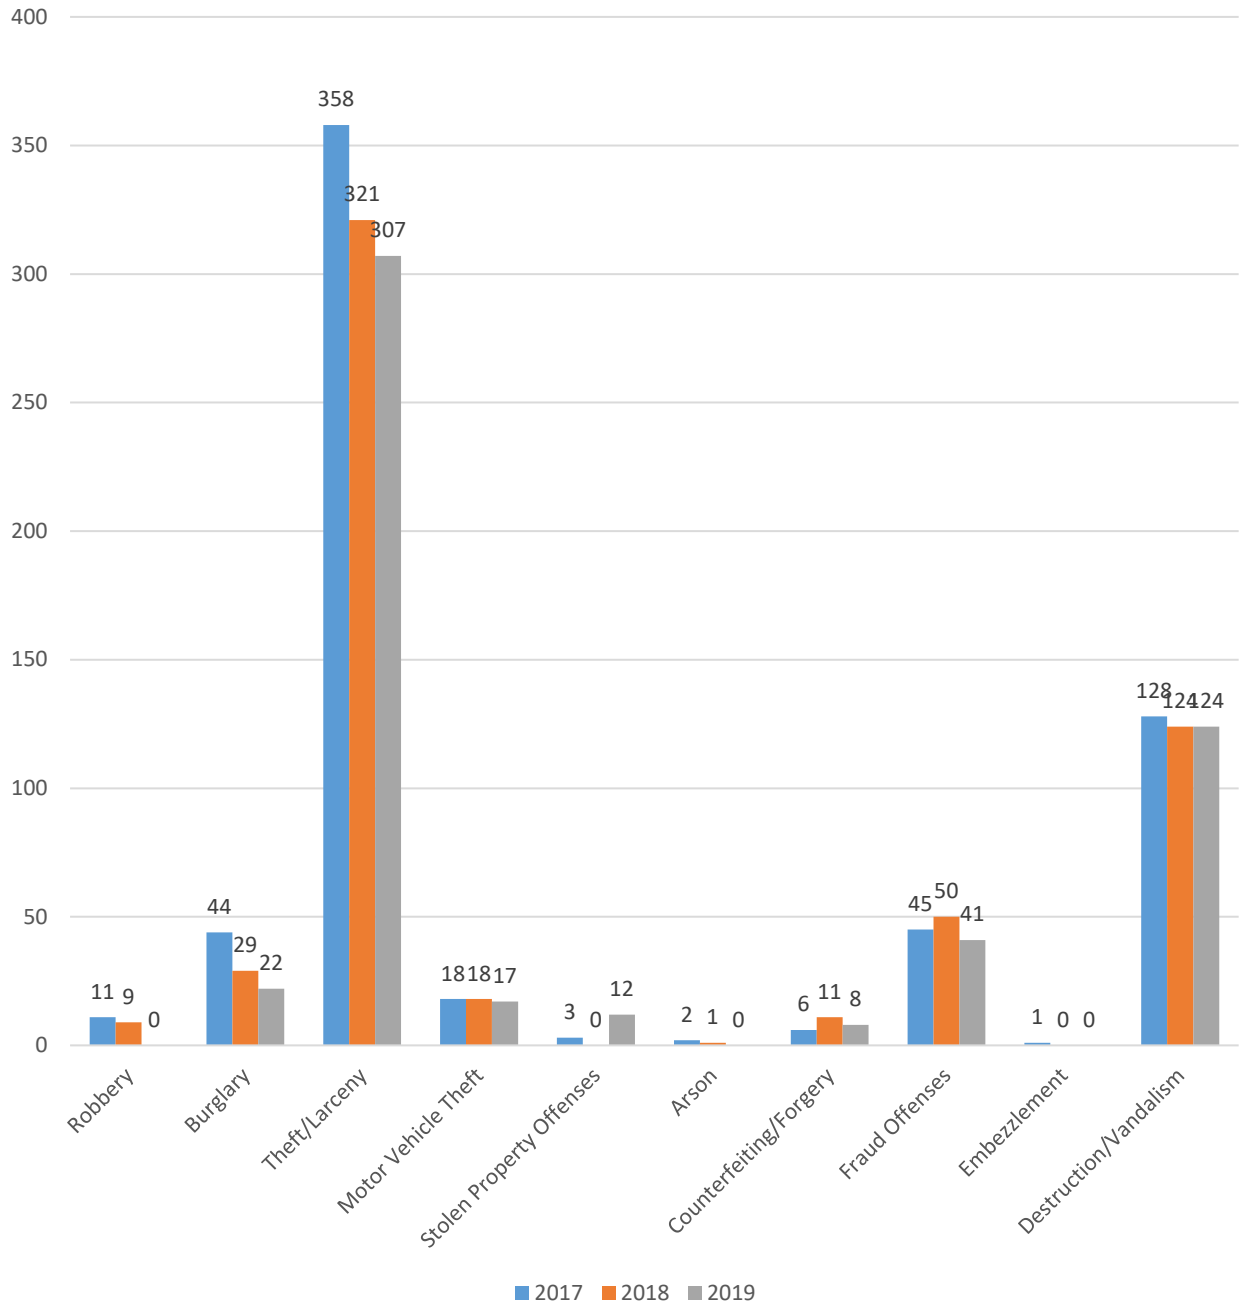

We are including several charts and graphs for your review and we are also including a comparison to previous years so you have some context for these crime and safety numbers. As you can see from the graphs, we are trending in the right direction over the past five years. Additional details will be presented in our upcoming annual report.

SOUTH MILWAUKEE VIOLENT CRIME 2015-2019

OFFENSE	2015	2016	2017	2018	2019
Murder	1	0	0	0	1
Rape	2	7	6	5	7
Robbery	17	16	11	9	0
Aggravated Battery	15	20	15	23	21
TOTAL	35	43	32	37	29

SOUTH MILWAUKEE PROPERTY CRIME 2015-2019

OFFENSE	2015	2016	2017	2018	2019
Burglary	64	79	43	28	22
Theft	370	398	358	316	307
Motor Vehicle Theft	24	27	18	18	17
Arson	4	2	2	1	0
TOTAL	462	506	421	363	346

SOUTH MILWAUKEE VIOLENT CRIME FIVE YEAR TRENDS

VIOLENT CRIME Linear (VIOLENT CRIME)

SOUTH MILWAUKEE PROPERTY CRIME FIVE YEAR TRENDS

PROPERTY CRIME Linear (PROPERTY CRIME)

SMPD CRIMES AGAINST PERSONS 2017-2019

SMPD CRIMES AGAINST PROPERTY 2017-2019

SMPD CRIMES AGAINST SOCIETY 2017-2019