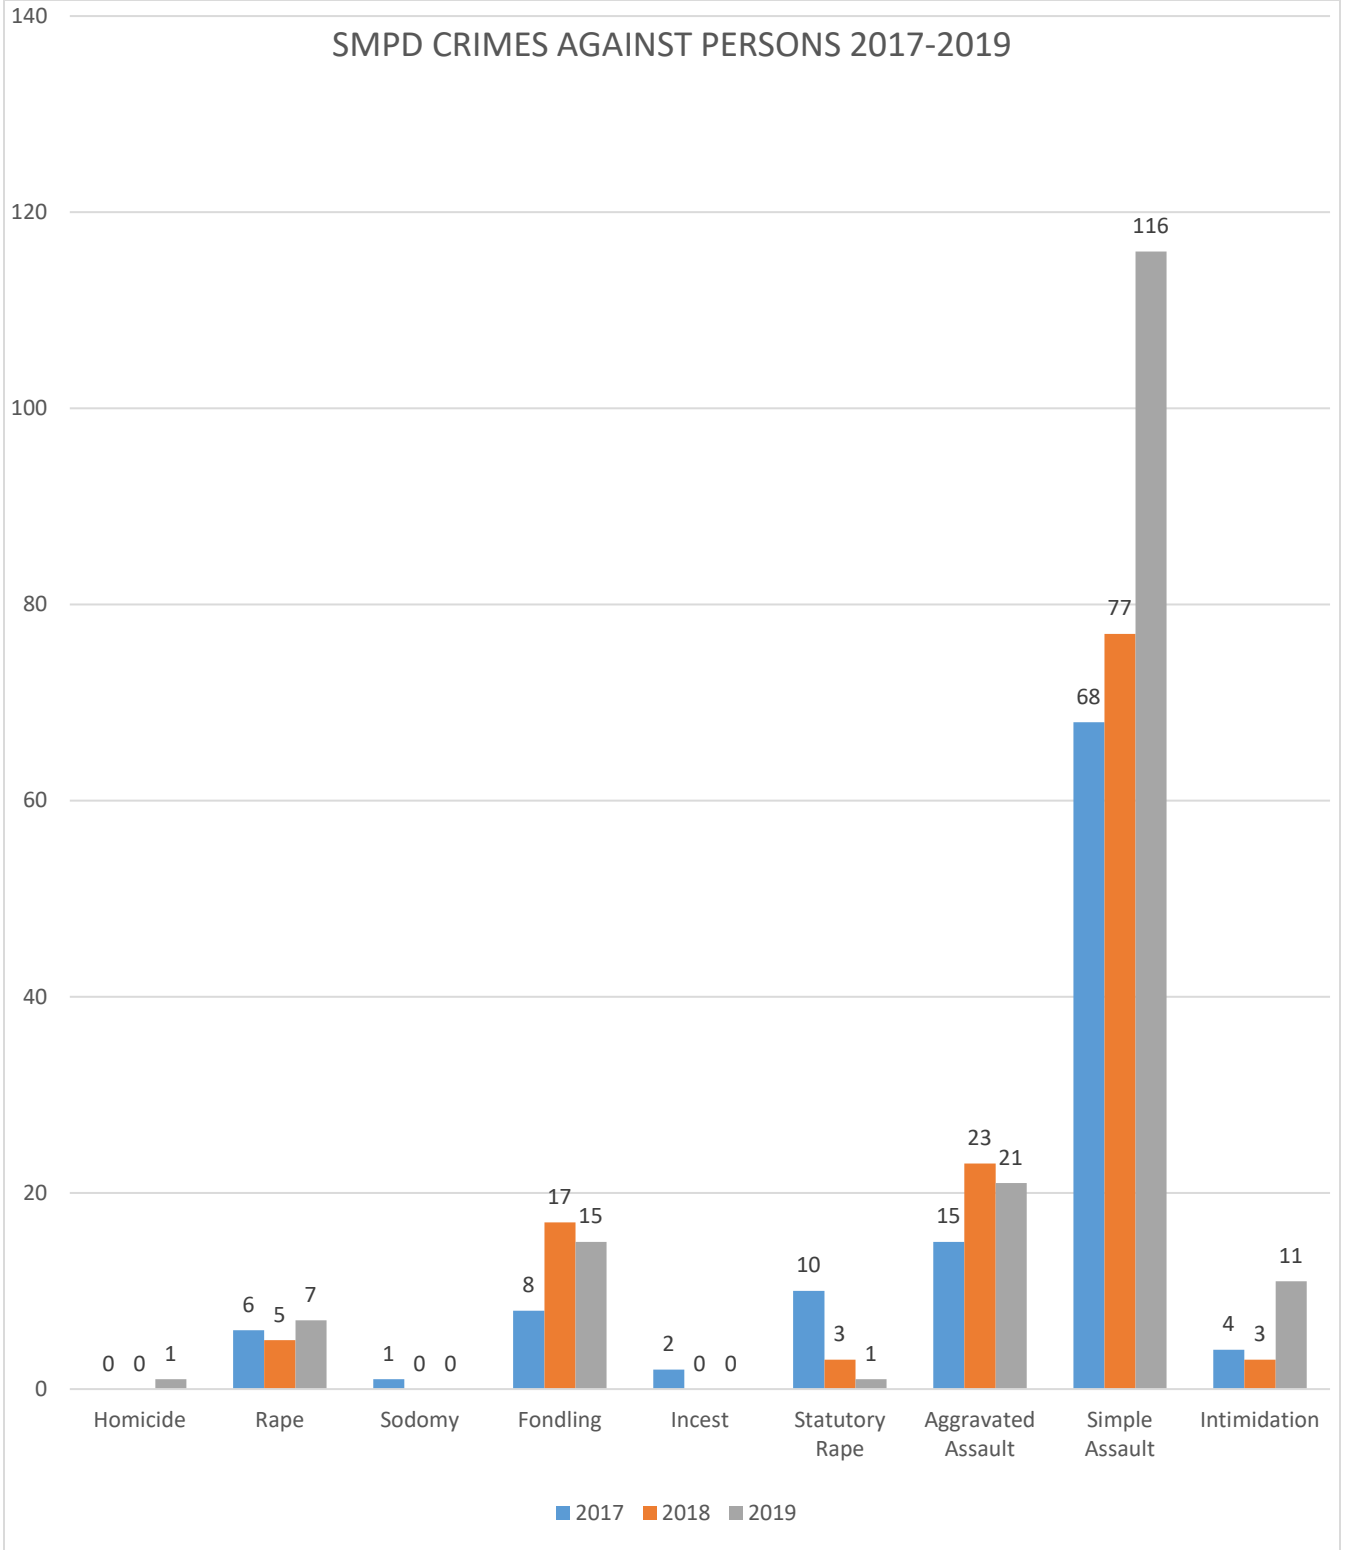

We are including several charts and graphs for your review and we are also including a comparison to previous years so you have some context for these crime and safety numbers. As you can see from the graphs, we are trending in the right direction over the past five years. Additional details will be presented in our upcoming annual report.

SOUTH MILWAUKEE VIOLENT CRIME 2015-2019

OFFENSE	2015	2016	2017	2018	2019
Murder	1	0	0	0	1
Rape	2	7	6	5	7
Robbery	17	16	11	9	0
Aggravated Battery	15	20	15	23	21
TOTAL	35	43	32	37	29

SOUTH MILWAUKEE PROPERTY CRIME 2015-2019

OFFENSE	2015	2016	2017	2018	2019
Burglary	64	79	43	28	22
Theft	370	398	358	316	307
Motor Vehicle Theft	24	27	18	18	17
Arson	4	2	2	1	0
TOTAL	462	506	421	363	346

SOUTH MILWAUKEE VIOLENT CRIME FIVE YEAR TRENDS

VIOLENT CRIME Linear (VIOLENT CRIME)

SOUTH MILWAUKEE PROPERTY CRIME FIVE YEAR TRENDS

PROPERTY CRIME Linear (PROPERTY CRIME)

SMPD CRIMES AGAINST PERSONS 2017-2019

SMPD CRIMES AGAINST PROPERTY 2017-2019

SMPD CRIMES AGAINST SOCIETY 2017-2019