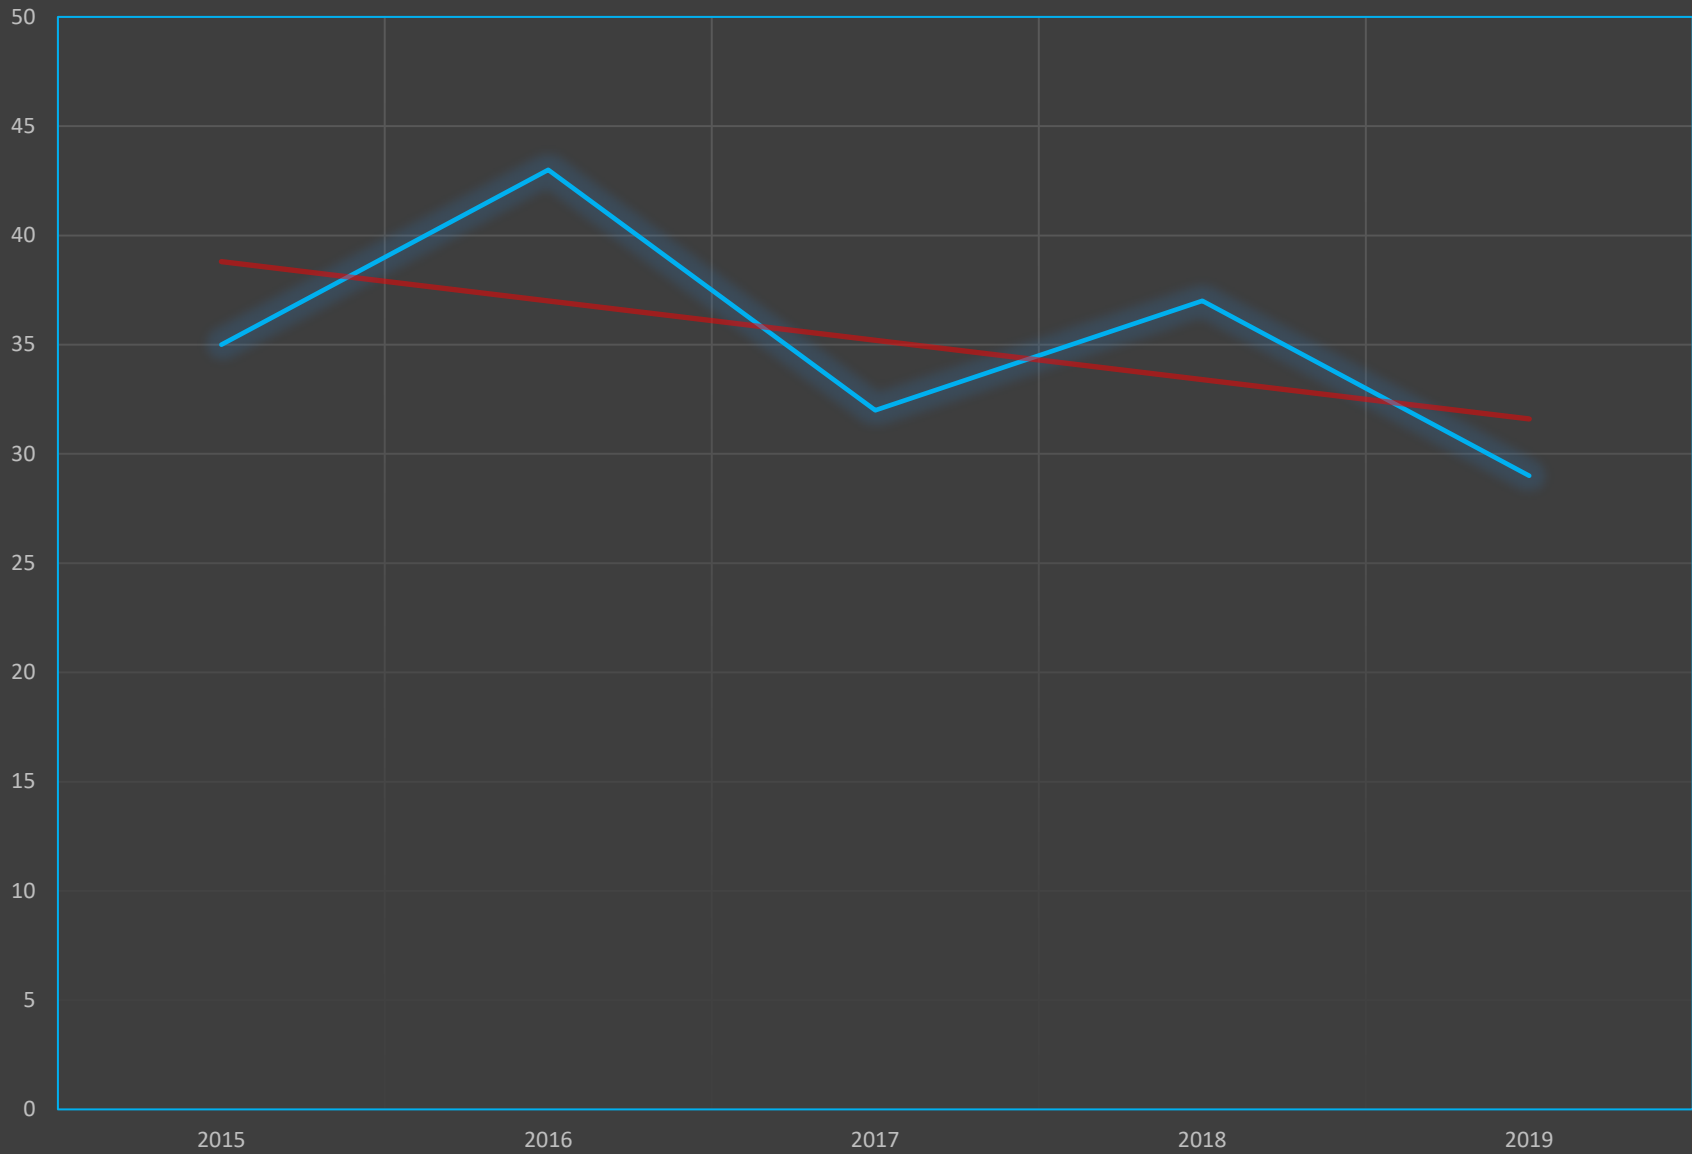

SOUTH MILWAUKEE PROPERTY CRIME 2015-2019

OFFENSE	2015	2016	2017	2018	2019
Burglary	64	79	43	28	22
Theft	370	398	358	316	307
Motor Vehicle Theft	24	27	18	18	17
Arson	4	2	2	1	0
TOTAL	462	506	421	363	346

SOUTH MILWAUKEE VIOLENT CRIME FIVE YEAR TRENDS

VIOLENT CRIME Linear (VIOLENT CRIME)