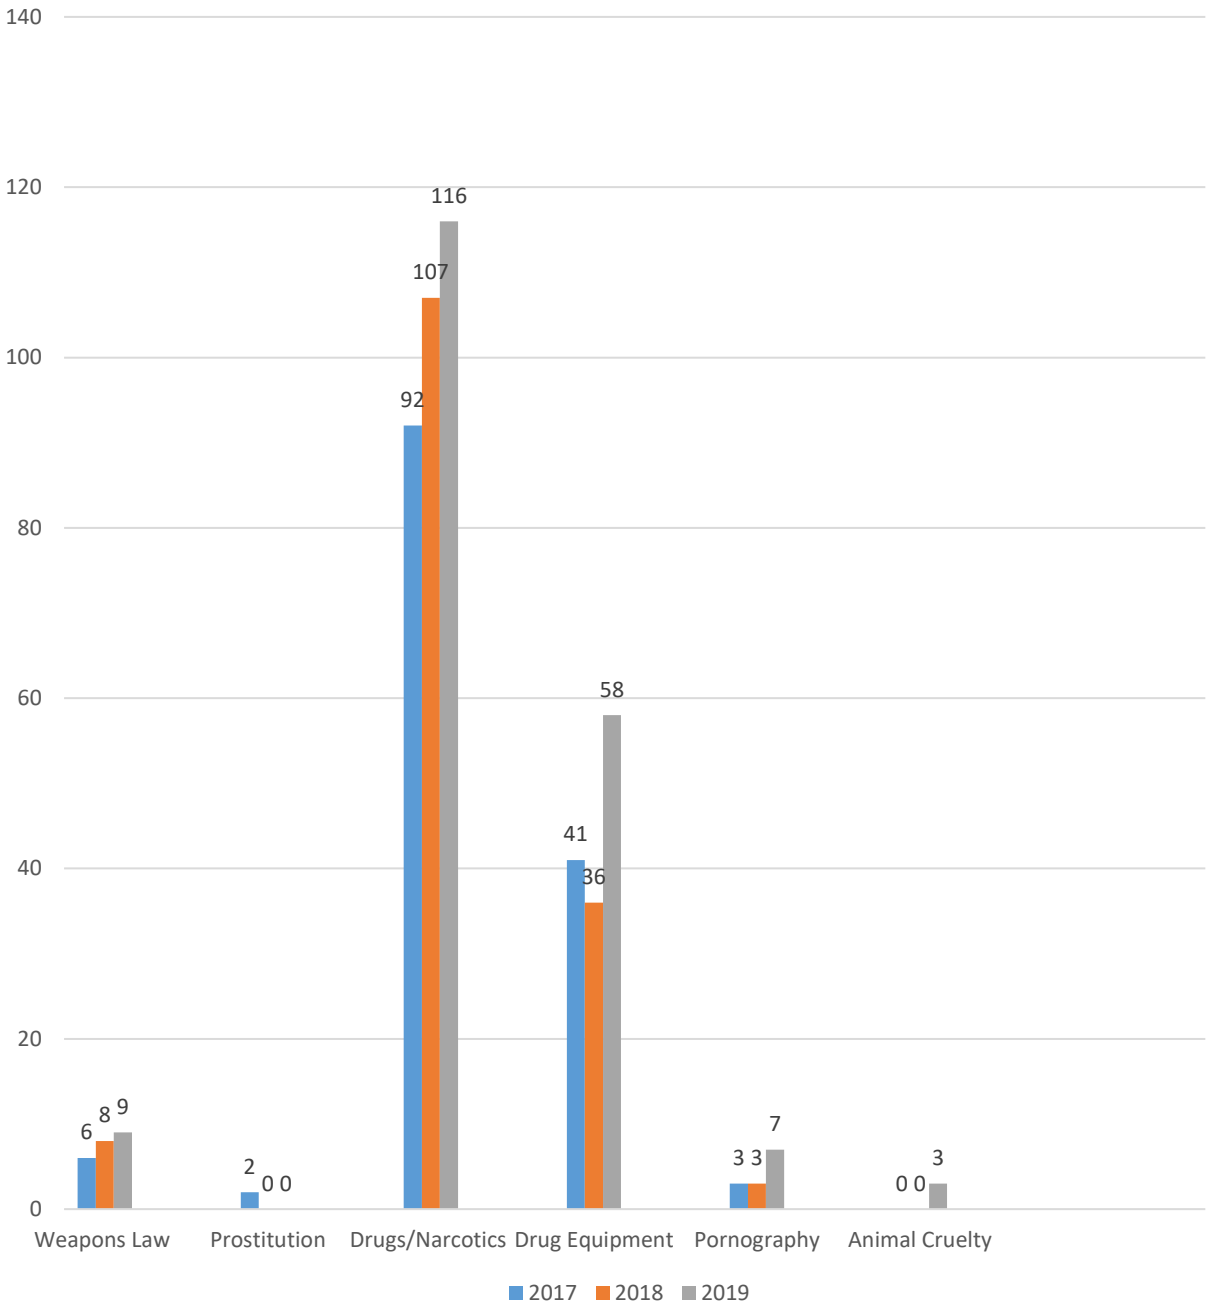

We are including several charts and graphs for your review and we are also including a comparison to previous years so you have some context for these crime and safety numbers. As you can see from the graphs, we are trending in the right direction over the past five years. Additional details will be presented in our upcoming annual report.

SOUTH MILWAUKEE VIOLENT CRIME 2015-2019

OFFENSE	2015	2016	2017	2018	2019
Murder	1	0	0	0	1
Rape	2	7	6	5	7
Robbery	17	16	11	9	0
Aggravated Battery	15	20	15	23	21
TOTAL	35	43	32	37	29

SOUTH MILWAUKEE PROPERTY CRIME 2015-2019

OFFENSE	2015	2016	2017	2018	2019
Burglary	64	79	43	28	22
Theft	370	398	358	316	307
Motor Vehicle Theft	24	27	18	18	17
Arson	4	2	2	1	0
TOTAL	462	506	421	363	346

SOUTH MILWAUKEE VIOLENT CRIME FIVE YEAR TRENDS

VIOLENT CRIME Linear (VIOLENT CRIME)

SOUTH MILWAUKEE PROPERTY CRIME FIVE YEAR TRENDS

PROPERTY CRIME Linear (PROPERTY CRIME)

SMPD CRIMES AGAINST PERSONS 2017-2019

SMPD CRIMES AGAINST PROPERTY 2017-2019

SMPD CRIMES AGAINST SOCIETY 2017-2019